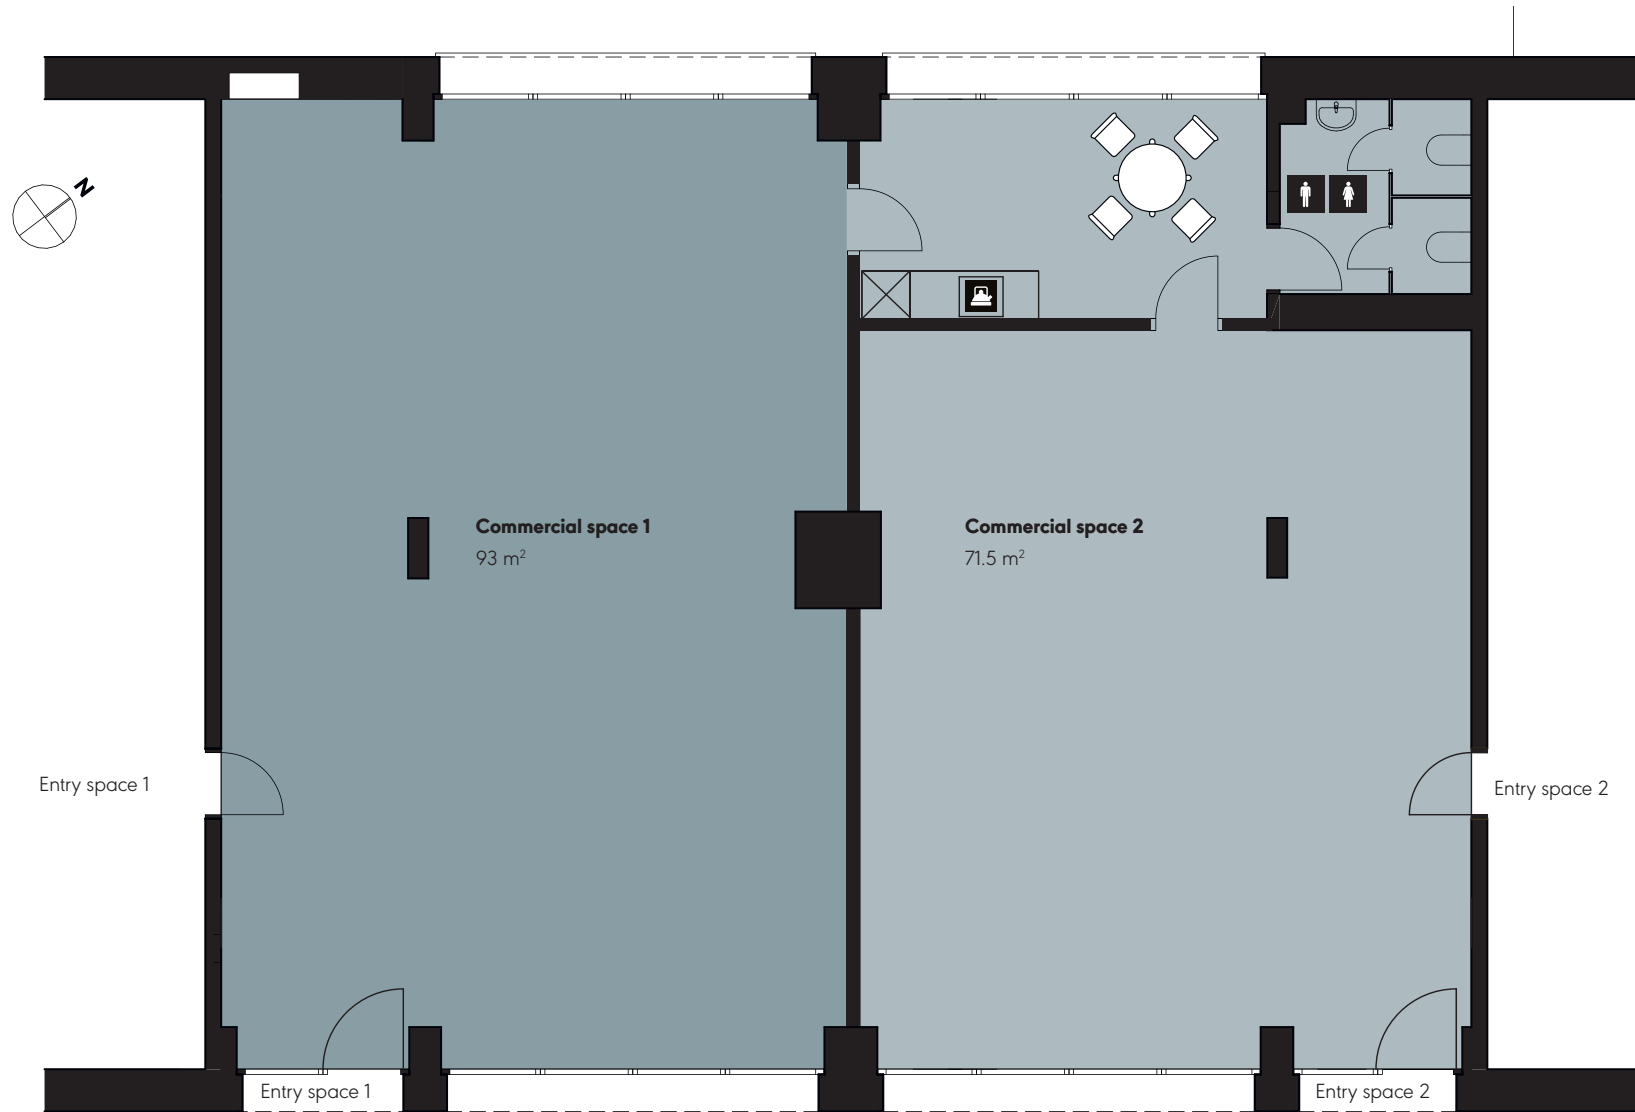

# Schulstrasse 7, 5415 Nussbaumen

Floor plan - Ground floor

New-Office

.ch/

71.5 - 175 m<sup>2</sup> · ground floor