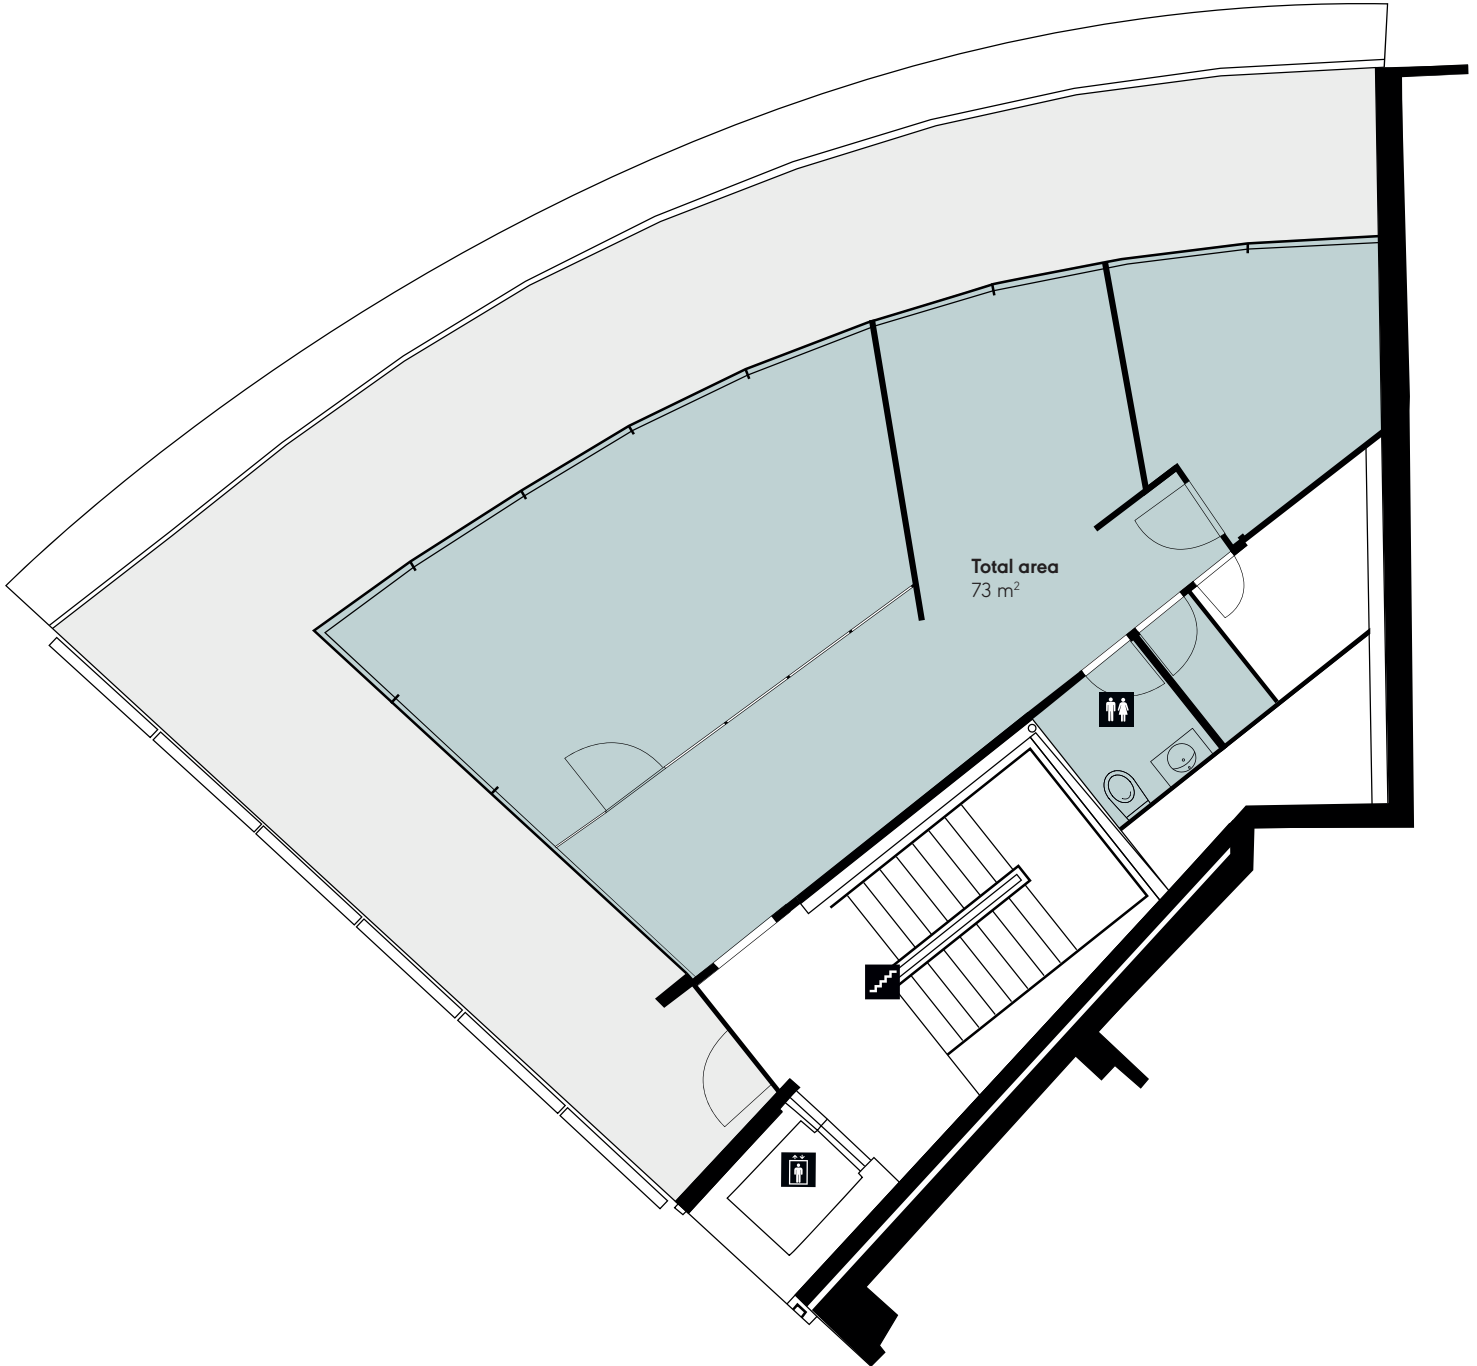

Seidengasse 20, 8001 Zurich

Floor plan - 4th floor

New-
Office

.ch

132 m² · 4th floor

CONTACT

spg partner ag

Isabelle Michel

Seidengasse 20, 8001 Zurich

Floor plan - 5th floor

New-
Office

.ch

73 m² · 5th floor

CONTACT

spg partner ag

Isabelle Michel