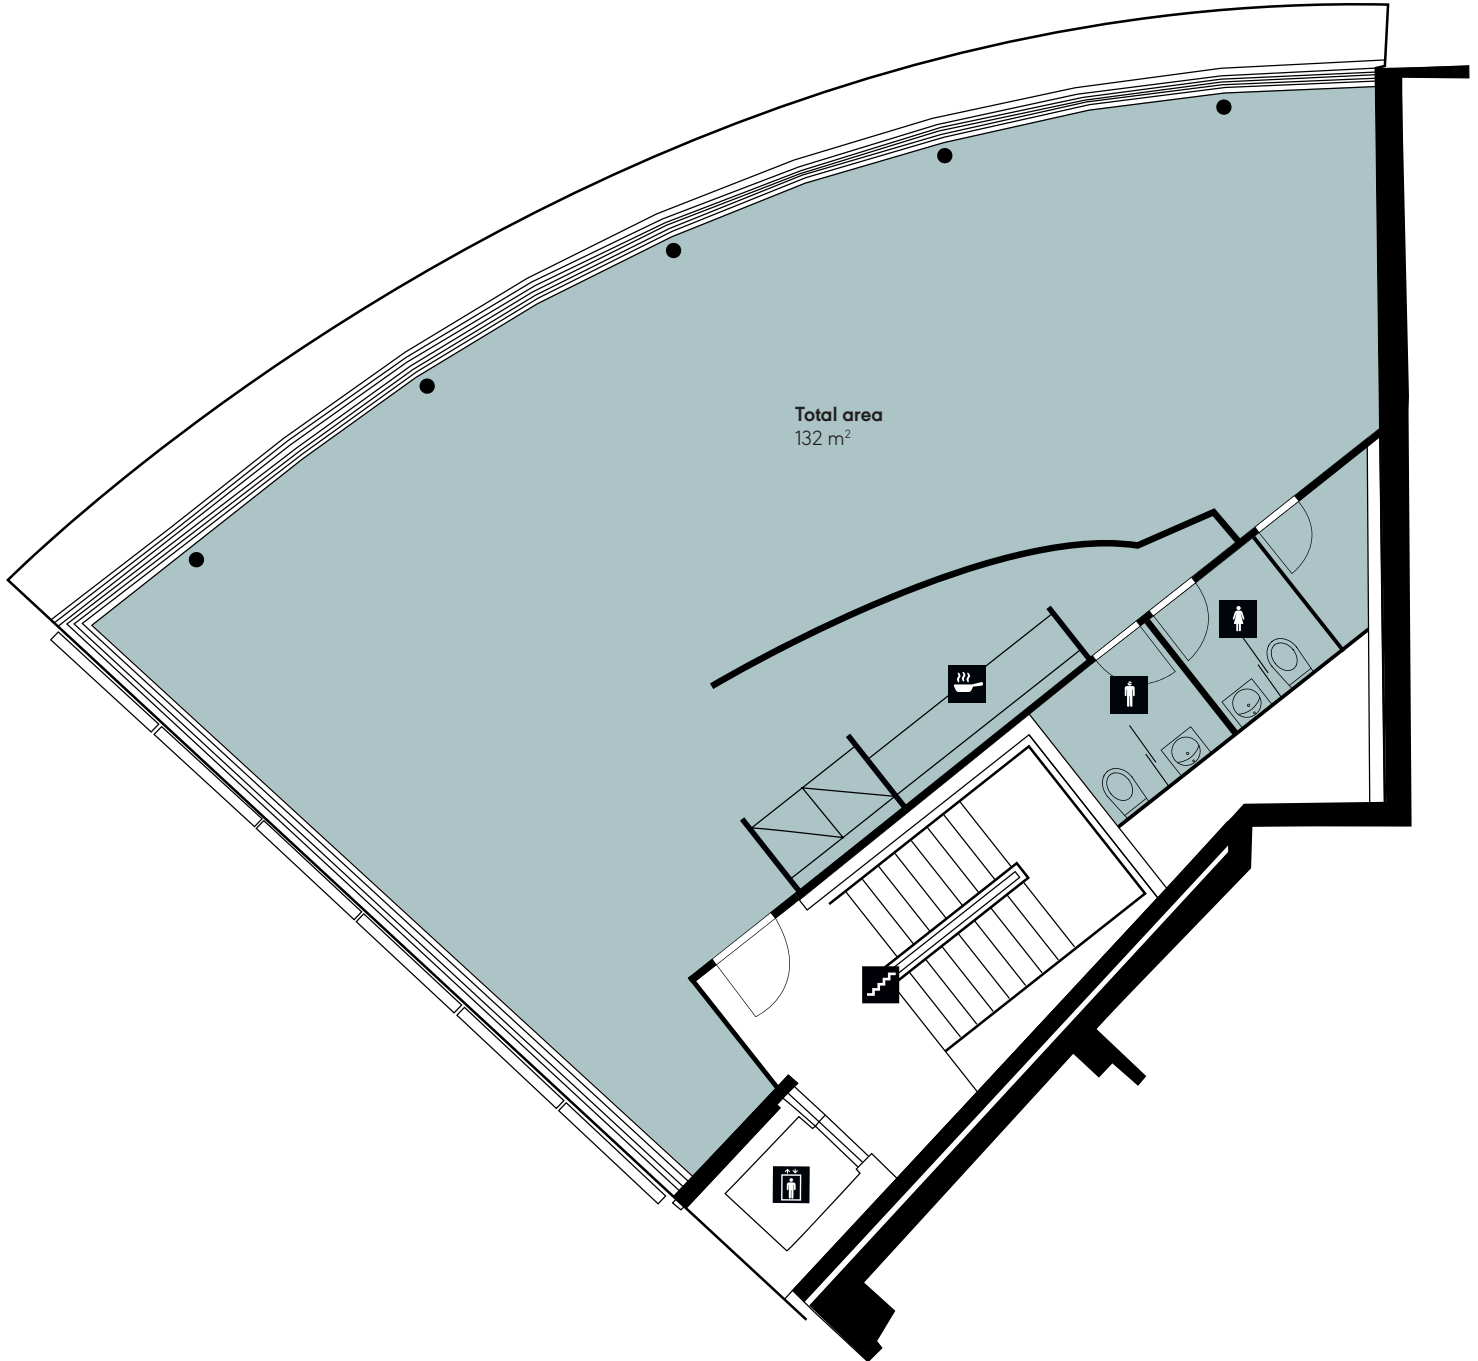

Seidengasse 20, 8001 Zurich

Floor plan - 4th floor

New-
Office

.ch

132 m² · 4th floor

CONTACT

spg partner ag

Isabelle Michel

Seidengasse 20, 8001 Zurich

Floor plan - 5th floor

New-
Office

.ch

73 m² · 5th floor

CONTACT

spg partner ag

Isabelle Michel